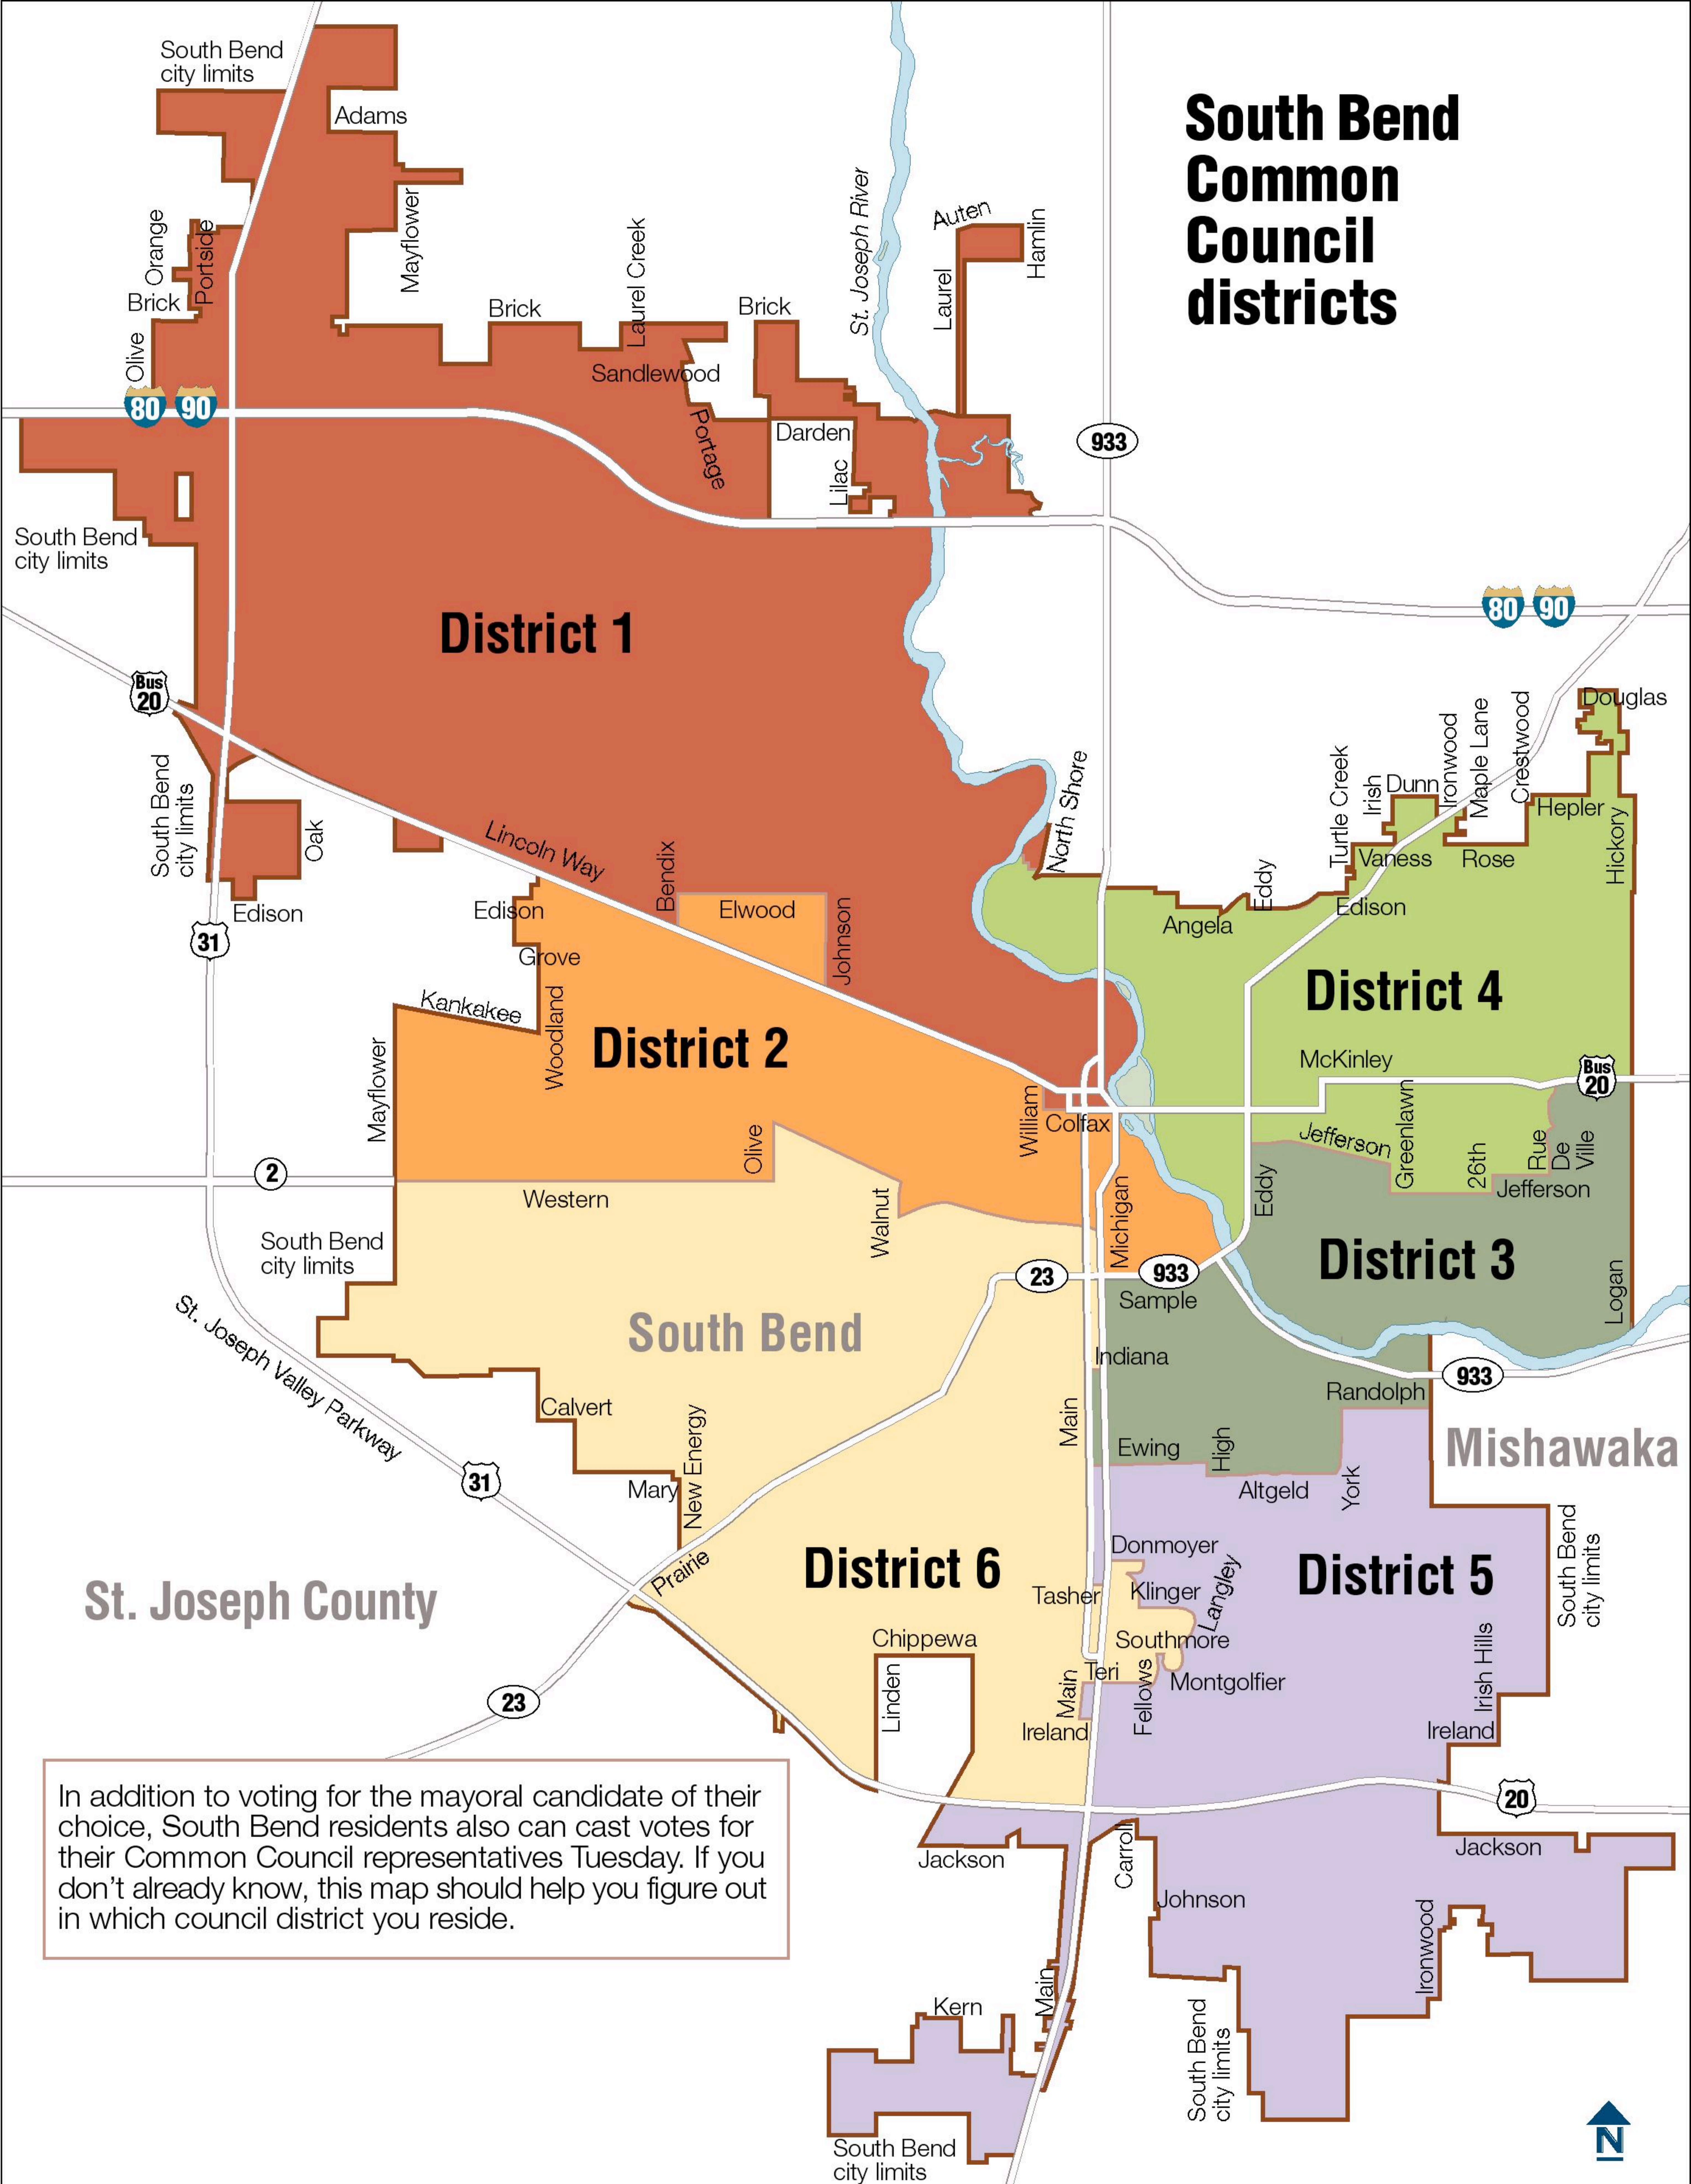

South Bend Common Council districts

In addition to voting for the mayoral candidate of their choice, South Bend residents also can cast votes for their Common Council representatives Tuesday. If you don't already know, this map should help you figure out in which council district you reside.