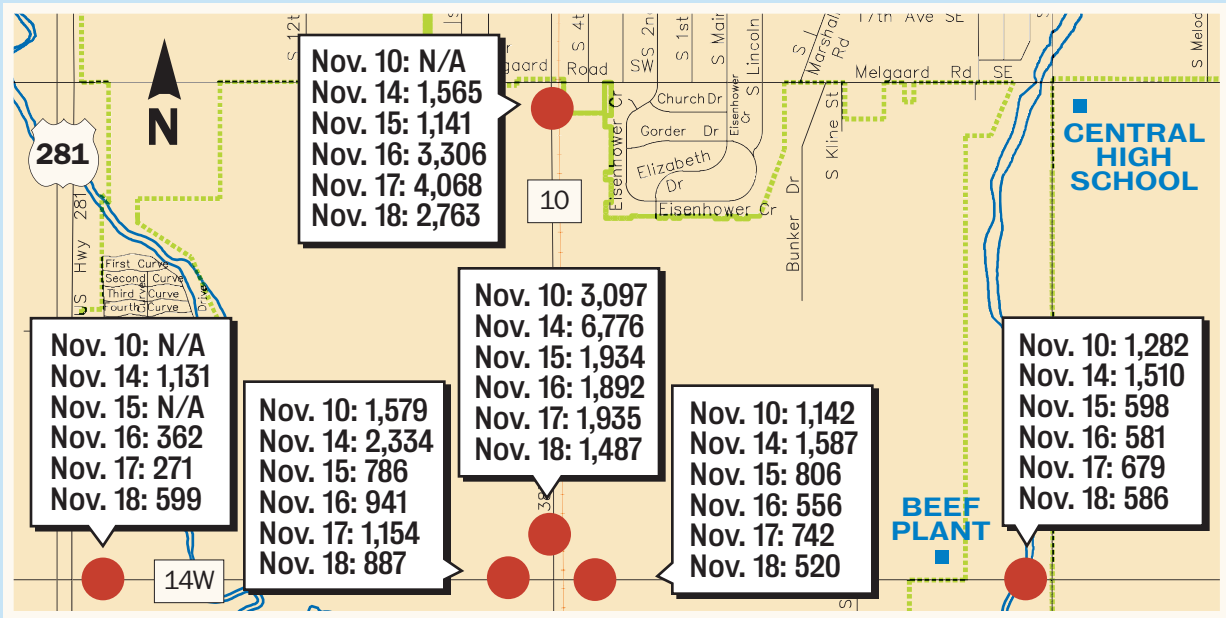

Beef plant-area traffic counts

Sources: City of Aberdeen; Brown County Highway Department; staff reports